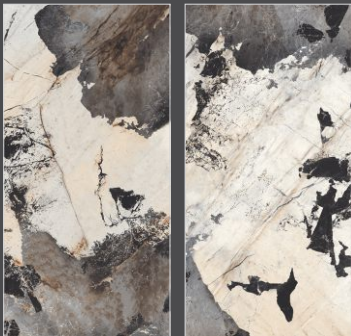

HIGH GLOSS
— 600x1200mm

Finish - **HIGH GLOSS**
Random - 5