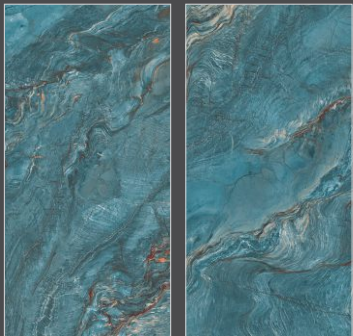

PLATINUM AZZUR

Finish - MULTI COLOR HIGH GLOSS
Random - 5

WALL — PLATINUM AZZUR, 600x1200mm

MULTI COLOR HIGH GLOSS
— 600x1200mm

TURQUOISE BLUE

Finish - **MULTI COLOR HIGH GLOSS**
Endless - 4

WALL — **TURQUOISE BLUE**, 600x1200mm