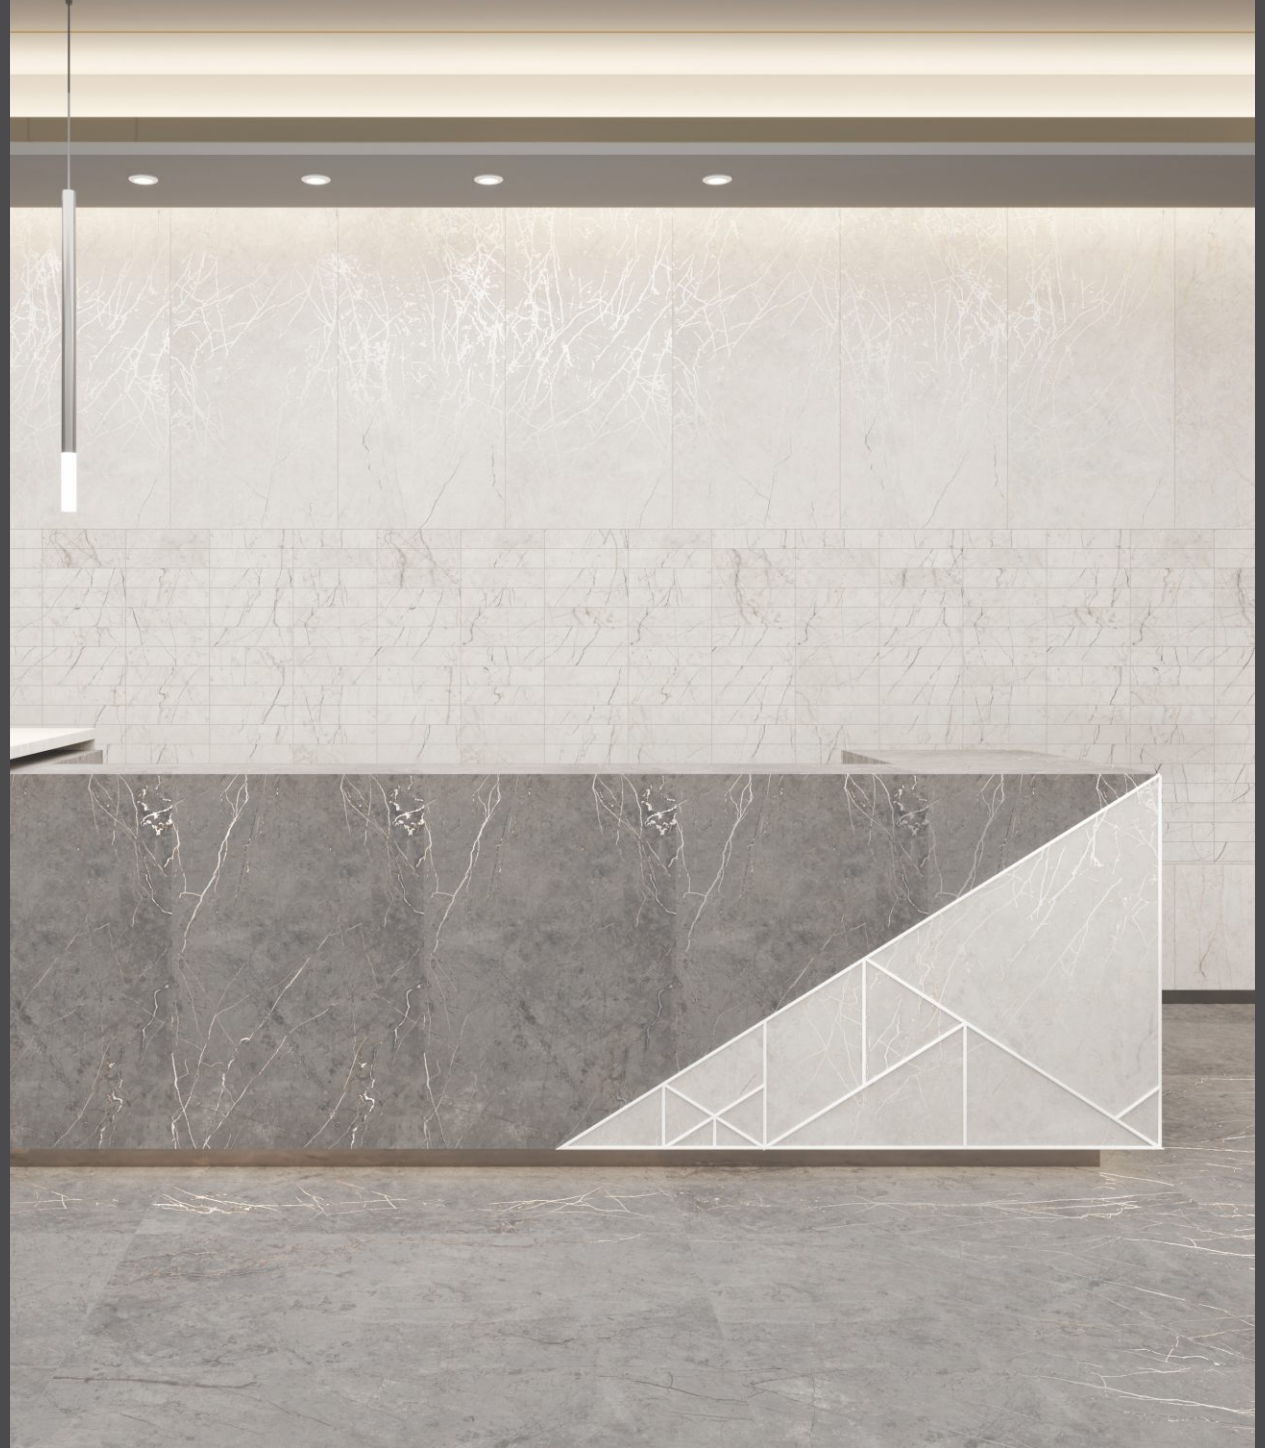

WALL — RENOR BIANCO, FLOOR — RENOR DARK GREY, 600x1200mm