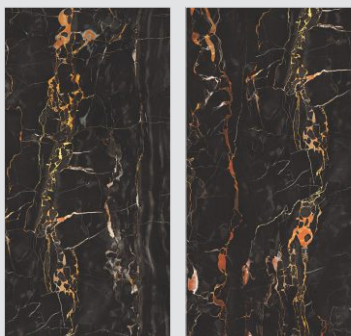

GOLDON PORTORO

Finish - **MULTI COLOR HIGH GLOSS**
Endless - 5

MESTROW

Finish - **MULTI COLOR HIGH GLOSS**
Endless - 5

WALL & FLOOR — **MESTROW**, 600x1200mm

CHROMATIC HIGH GLOSS
— 600x1200mm

CLOUD ANGEL

Finish - **CHROMATIC HIGH GLOSS**
Endless - 5