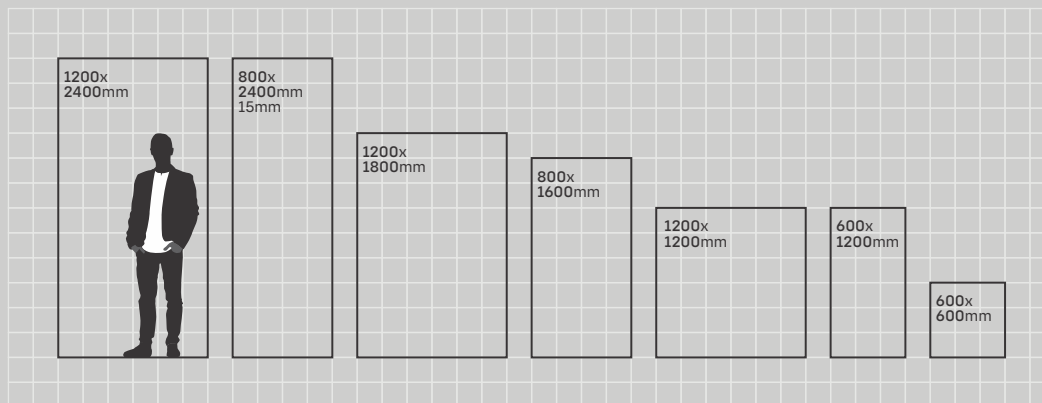

INTRODUCTION

600x1200mm

We bring a grand collection of tiles that are available in various sizes. These tiles are designed to create grand urban spaces with their incredible designs and exceptional styles. The 600x1200mm slabs give a

delightful ambience to a space with its aesthetically rich design options. This size fits well with all kinds of indoor and outdoor spaces as it is compact yet large enough to give a feel of grandeur to a place.

**ONE LOCATION,
VARIED SIZE OPTIONS.**