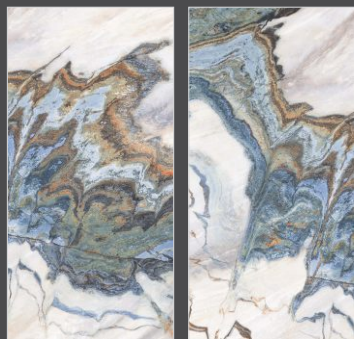

MULTI COLOR HIGH GLOSS
— 600x1200mm

PLATINUM AZZUR

Finish - MULTI COLOR HIGH GLOSS
Random - 5