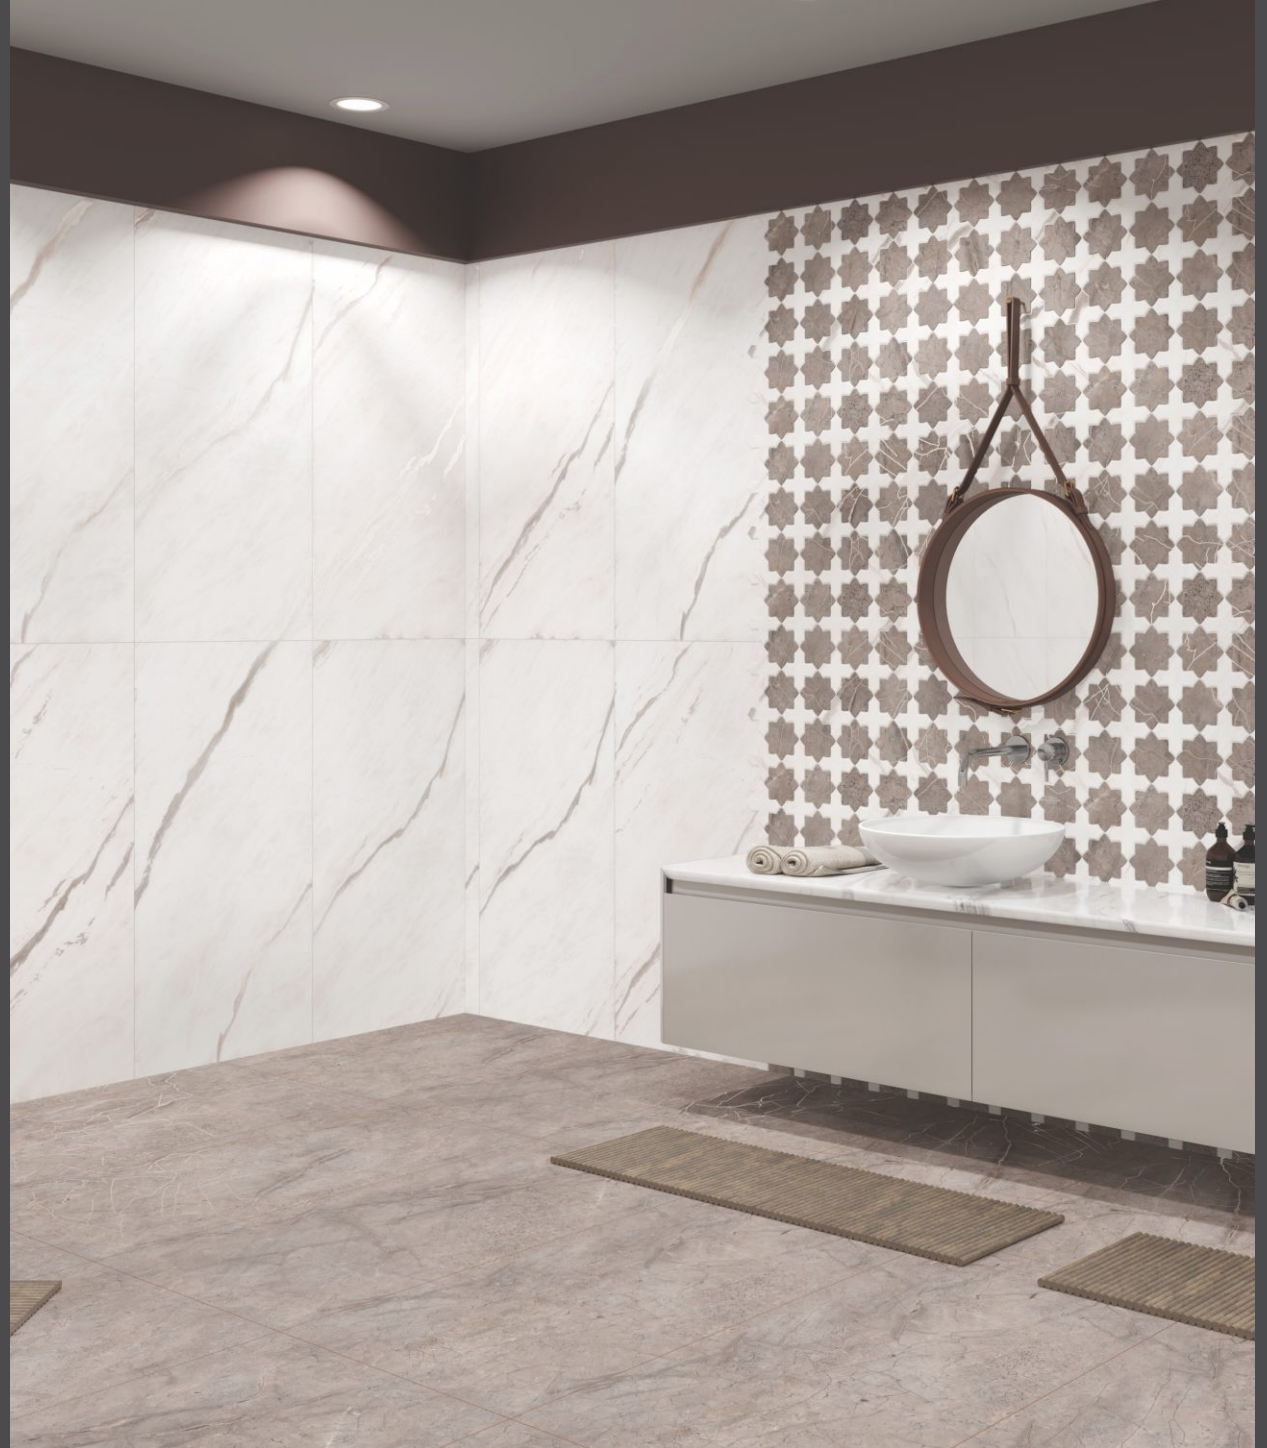

CARVING MATT

— 600x1200mm

IMPERIAL WHITE

Finish - CARVING MATT
Random - 3

CORAL GREY

Finish - CARVING MATT
Endless - 5

WALL — IMPERIAL WHITE, FLOOR — CORAL GREY, 600x1200mm

CARVING MATT