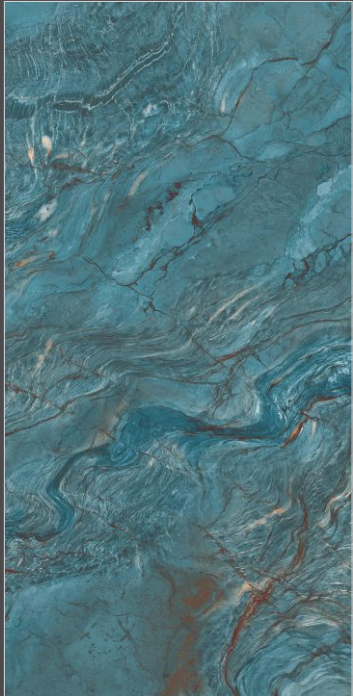

PLATINUM AZZUR

Finish - MULTI COLOR HIGH GLOSS
Random - 5

WALL — PLATINUM AZZUR, 600x1200mm

MULTI COLOR HIGH GLOSS
— 600x1200mm

TURQUOISE BLUE

Finish - **MULTI COLOR HIGH GLOSS**
Endless - 4

WALL — **TURQUOISE BLUE**, 600x1200mm