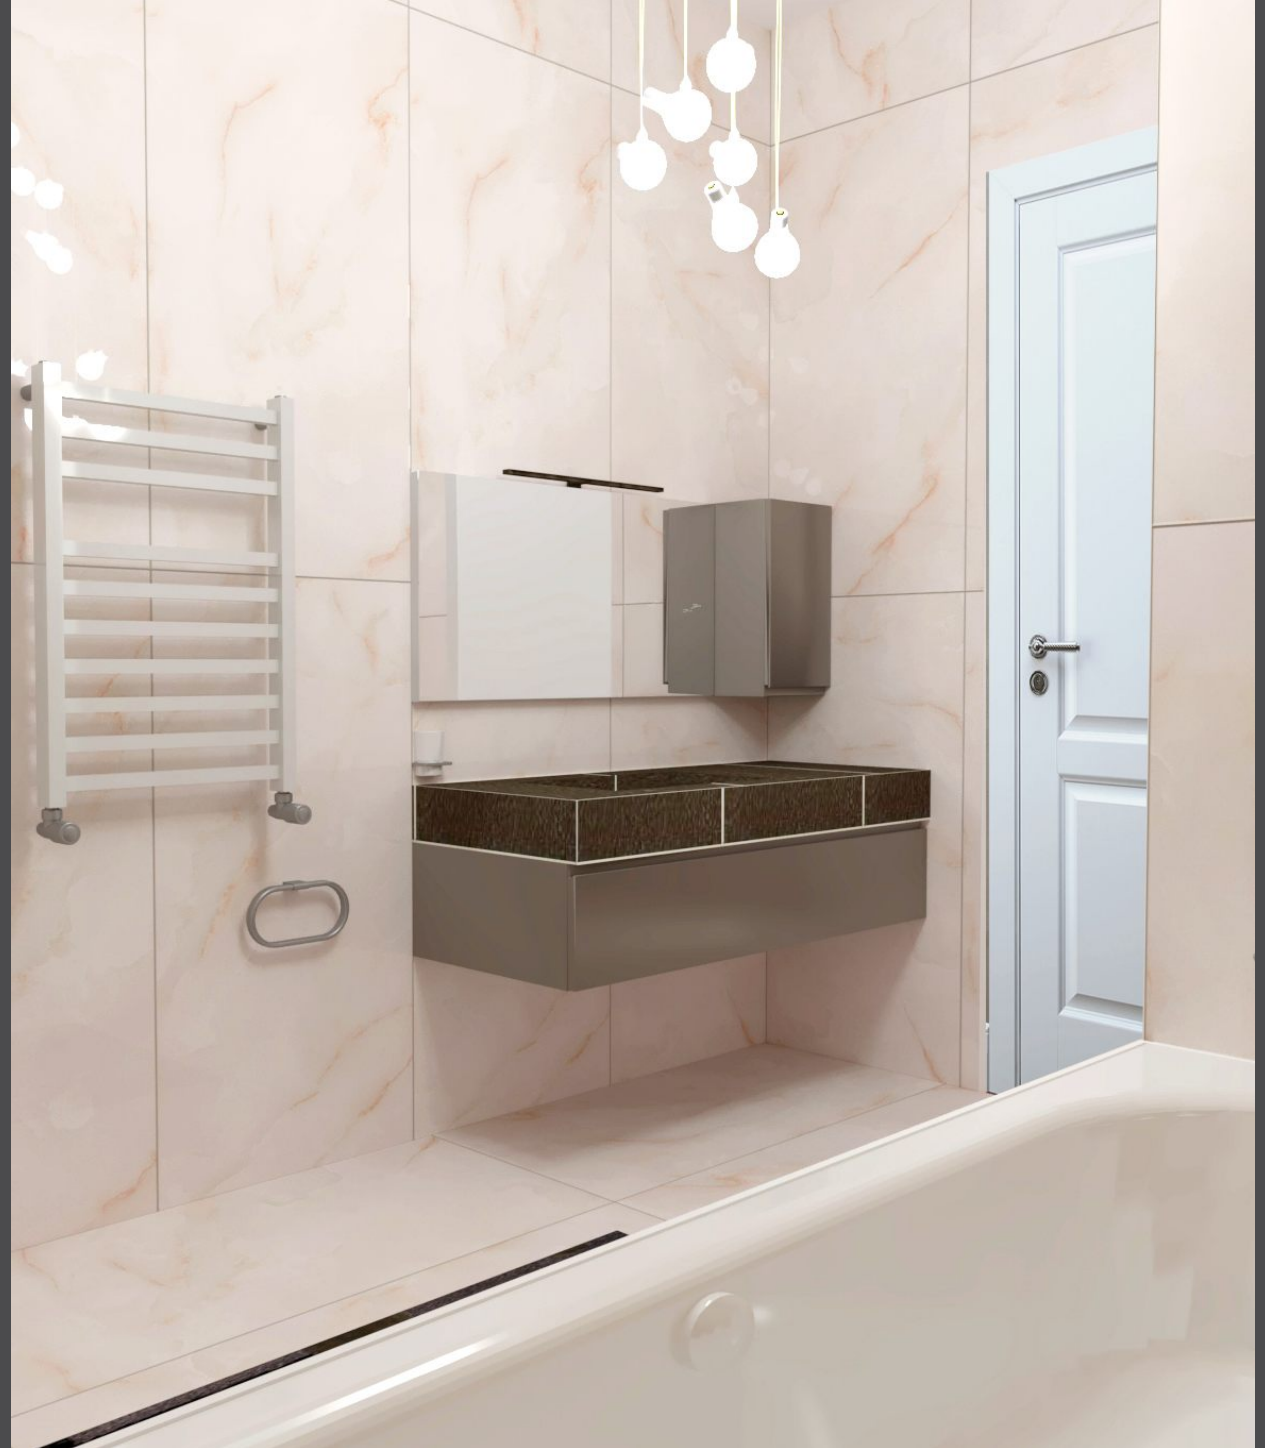

WALL & FLOOR — **ONYX LIGHT PINK**, 600x1200mm

MULTI COLOR HIGH GLOSS
— 600x1200mm

BRECCIA PERNICE

Finish - **MULTI COLOR HIGH GLOSS**
Endless - 5

FLOOR — **BRECCIA PERNICE**, 600x1200mm

MULTI COLOR HIGH GLOSS
— 600x1200mm